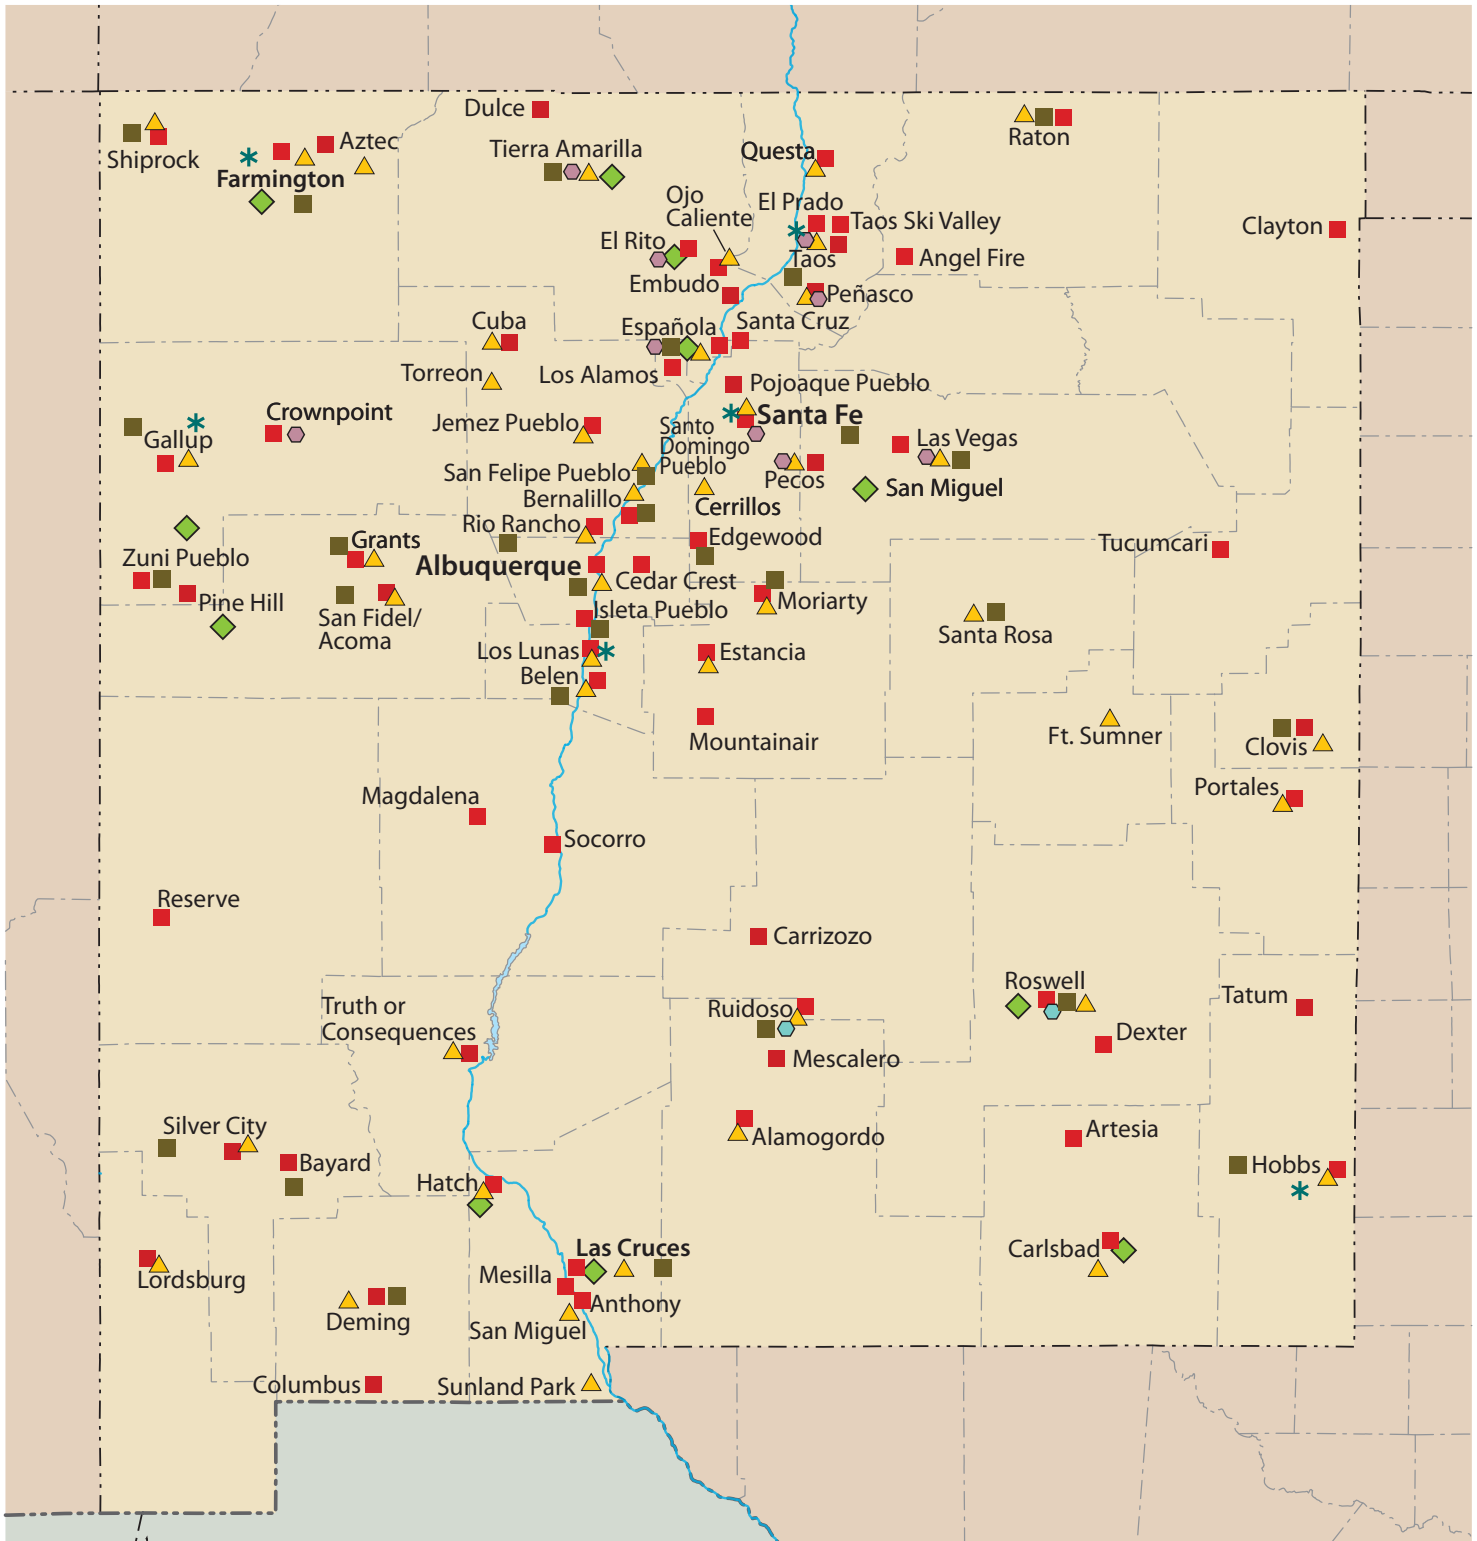

Education Sites in New Mexico: 2007

EDUCATION SITES

- Preceptor Sites, School of Medicine
- Education Sites, SOM
- ◆ Clinical Education Program, SOM
- ▲ Preceptor Sites, College of Nursing
- ✱ Education Sites, CON
- Santa Fe 1+2 Residency Sites
- Roswell 1+2 Sites