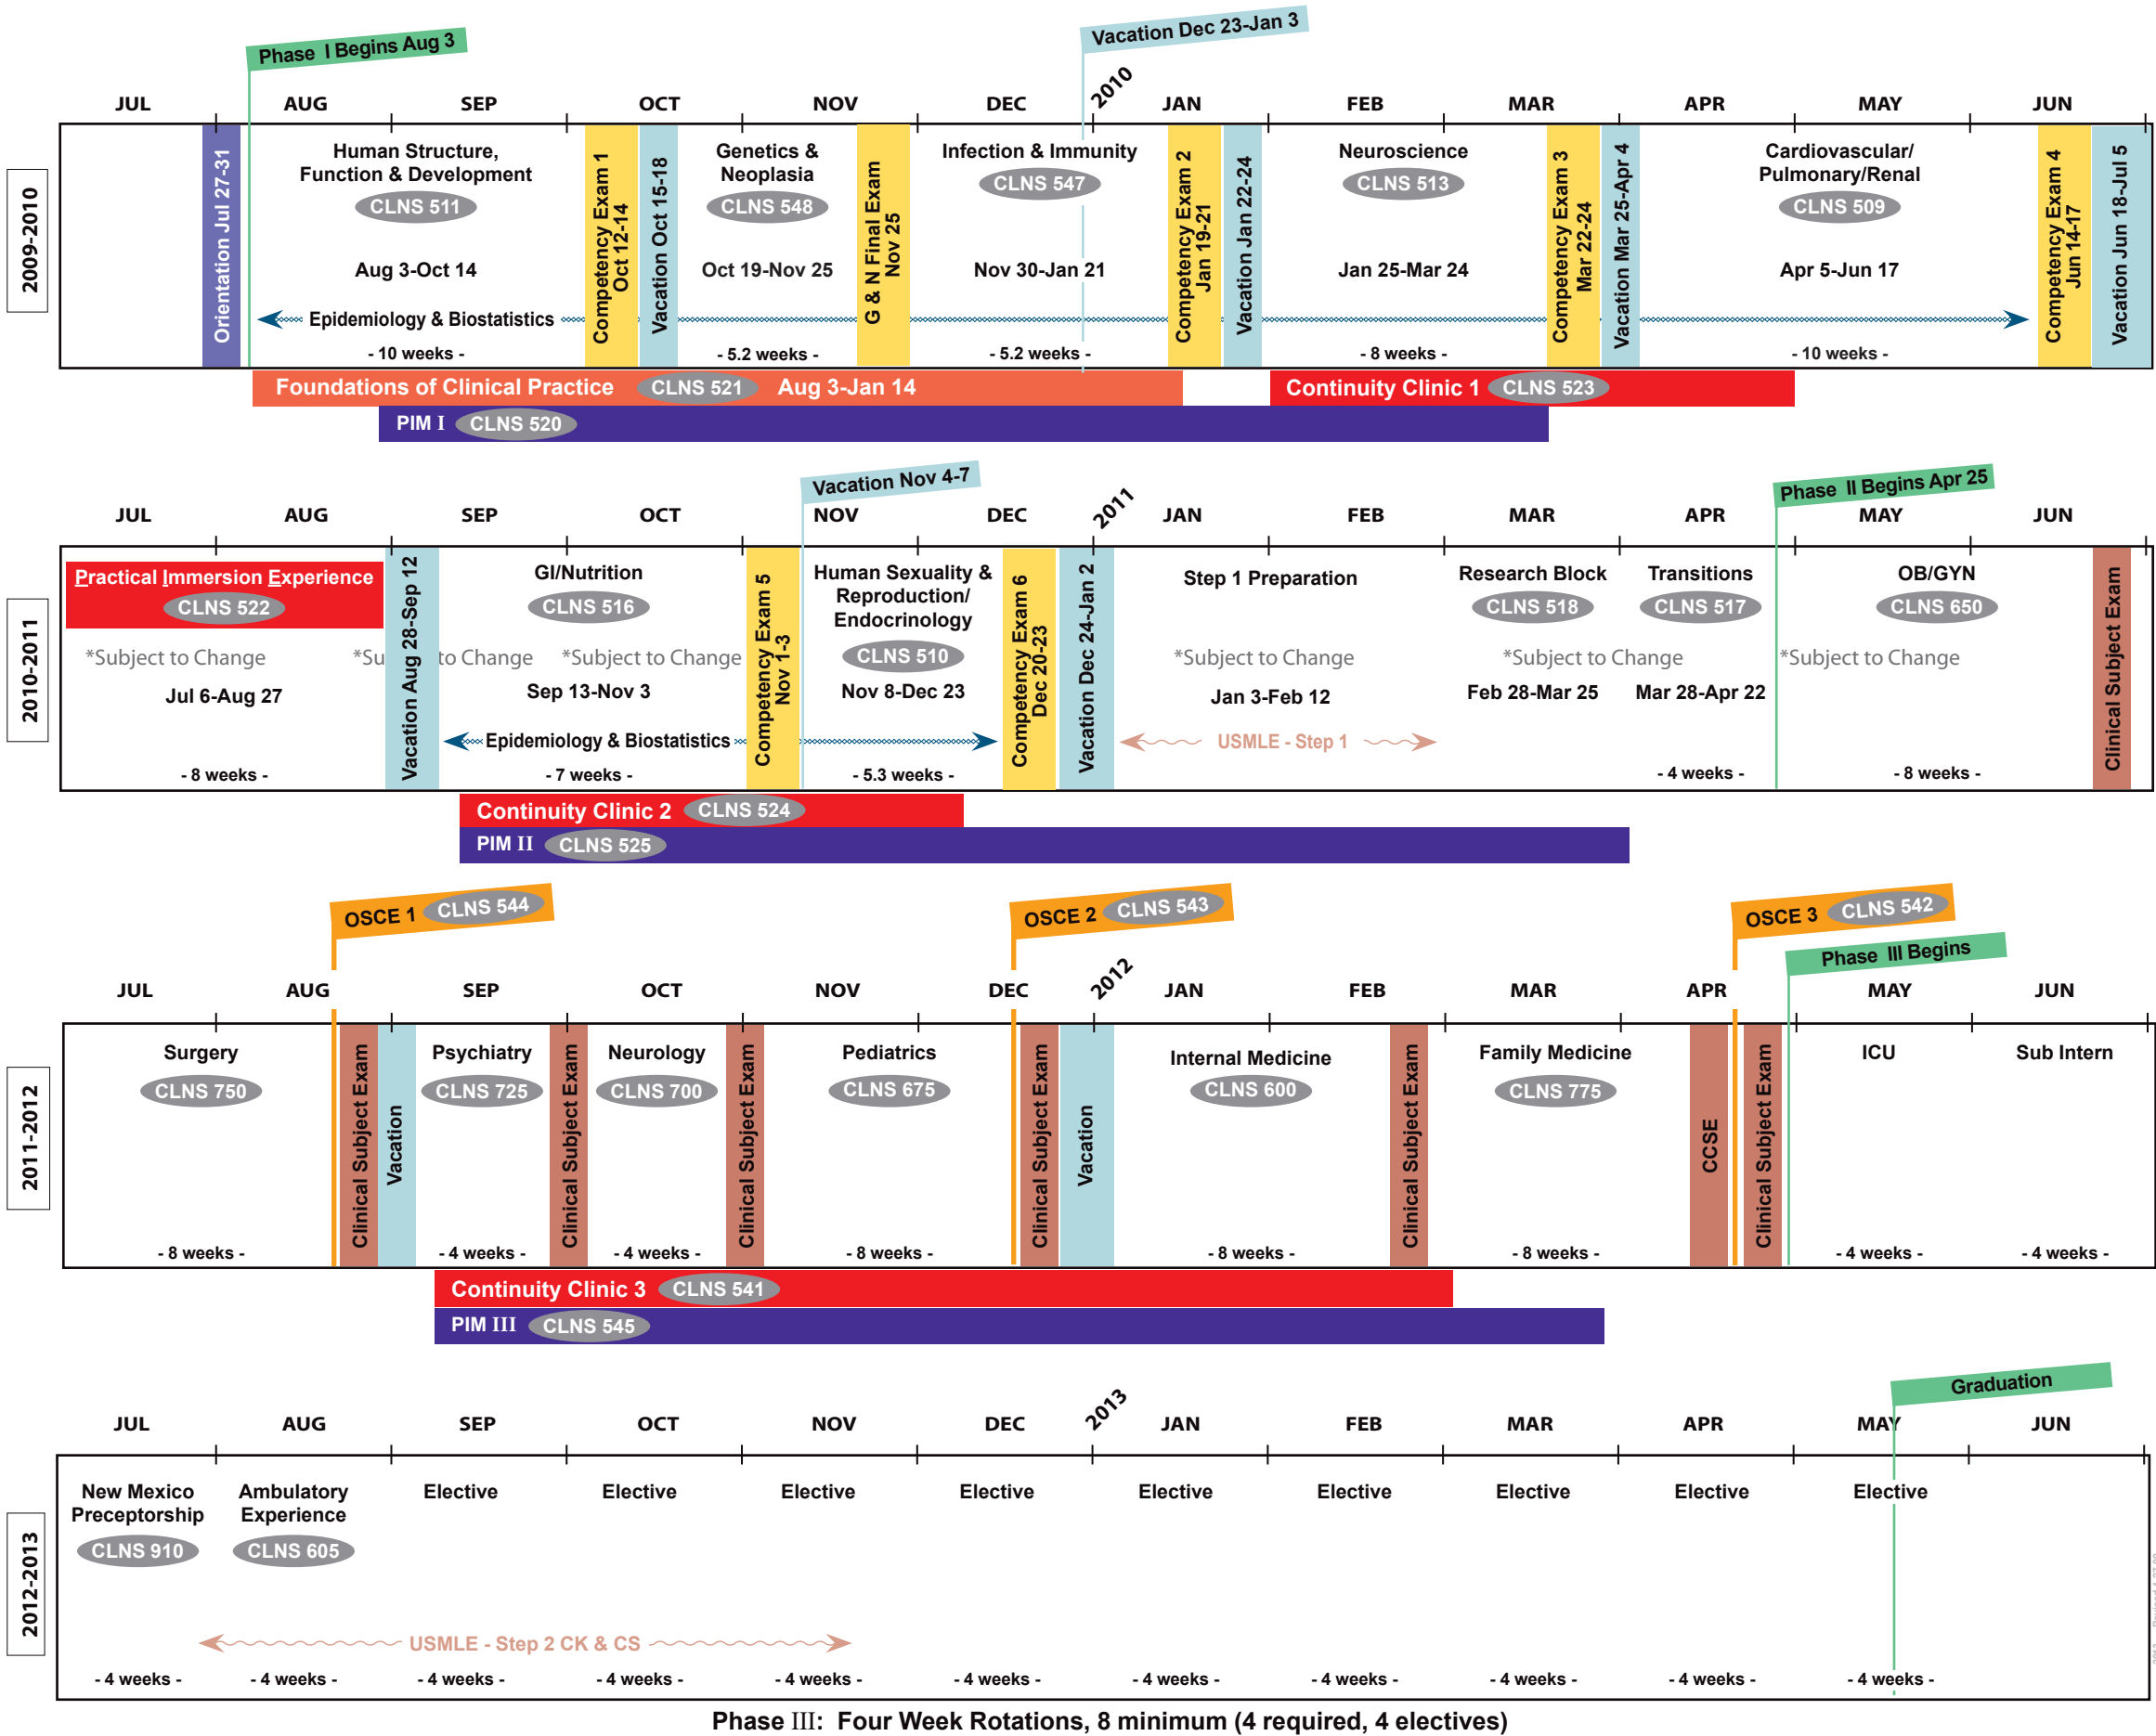

CLASS OF 2013 CURRICULAR MAP*

Phase III: Four Week Rotations, 8 minimum (4 required, 4 electives)

2013 - Revised 4-27-09