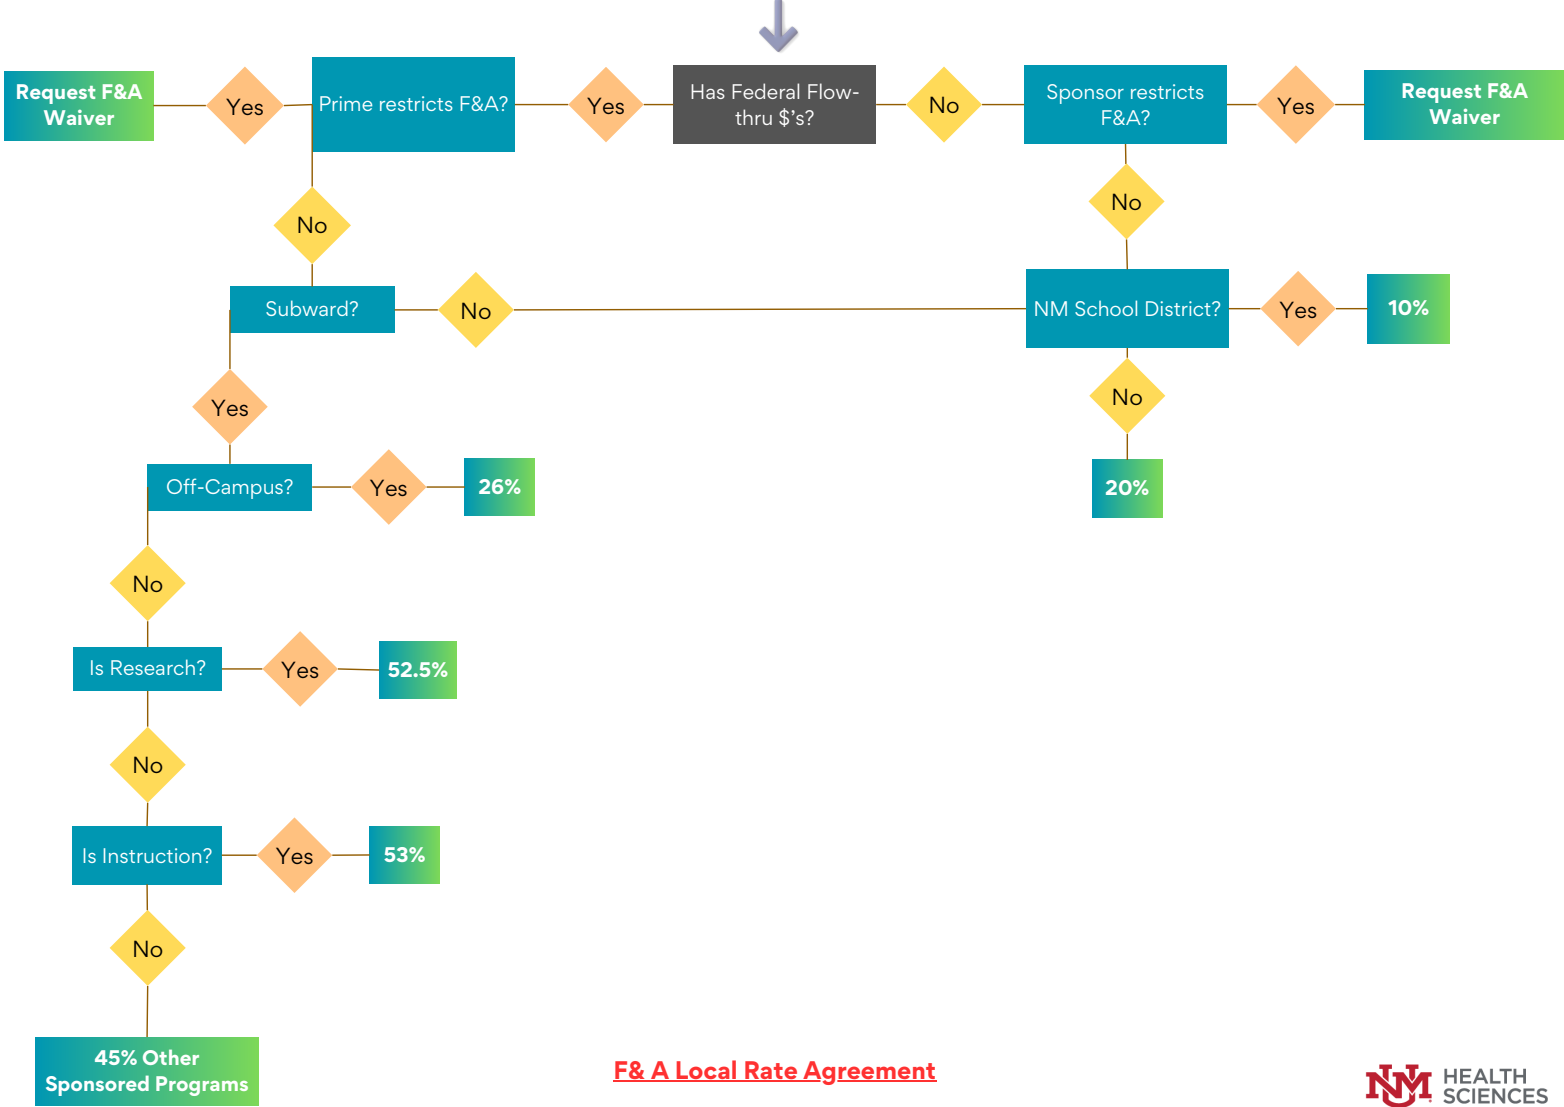

What is My Projects F&A Rate - NM LOCAL (Cities, Counties, Schools)

DECISION TREE

F&A Local Rate Agreement