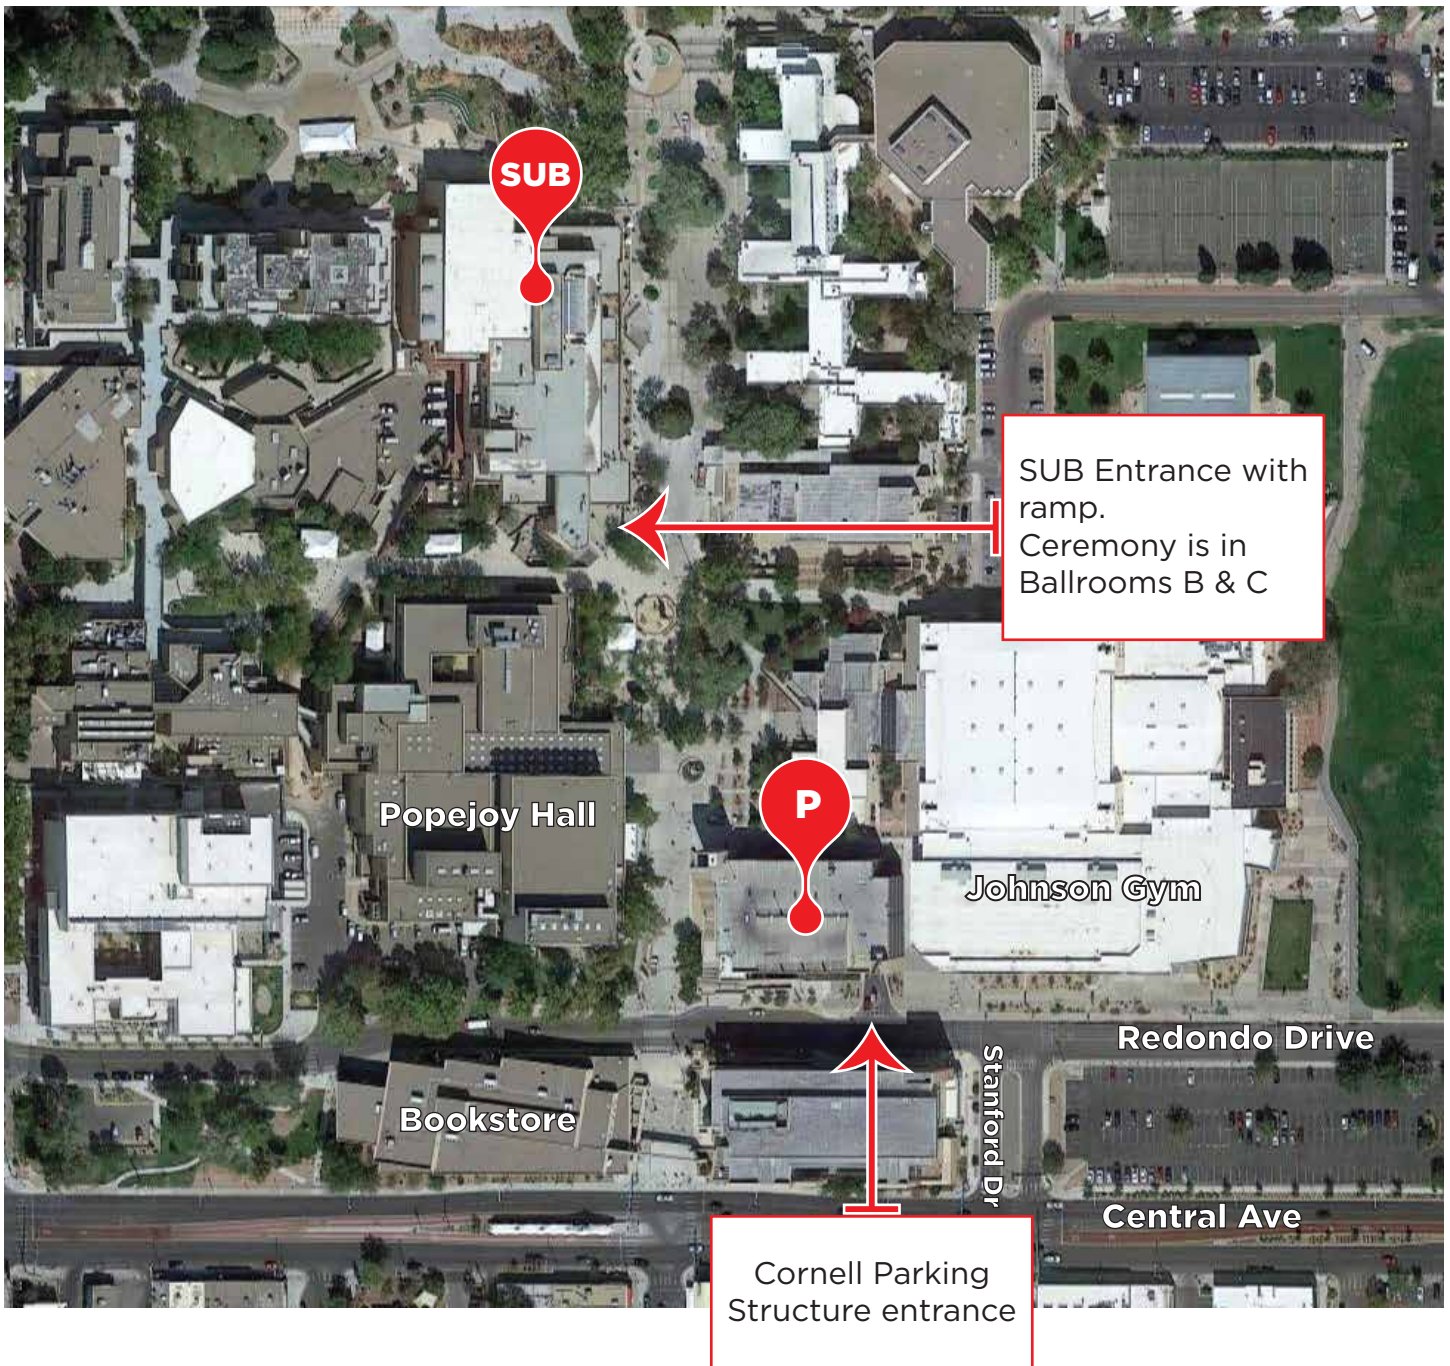

## Convocation May 17, 2024

Convocation parking location satellite map  
for doctoral candidates & guests

The convocation ceremony is in the Student Union Building, Ballrooms B & C at 10:00 am. The Cornell Parking Structure is the closest parking area, and has a \$3.50/hour rate. Vehicles with a valid state-issued handicap placard can park in any space without charge. It is approximately a 5-minute walk from the structure to the SUB, so please plan your arrival time accordingly.

See also the campus map with the two buildings outlined.

### Legend

- Visitor / Info Center
- UNM Building  
See Campus Building List for building No.
- Student Housing
- Food Services
- UNM Campus Library
- Hospital
- Parking Structure
- Metered Parking
- Surface Parking Lot
- Permit Type Required
- UNM Parking Shuttle

### Campus Index Map

Indian School  
NORTH CAMPUS  
Lomas  
Central  
Yale  
CNM  
Avenida Caesar Chavez  
SOUTH CAMP.  
2.3 mi / 3.7 km

South Campus  
1.0 mi / 1.6 km  
CNM  
0.4 mi / 0.6 km